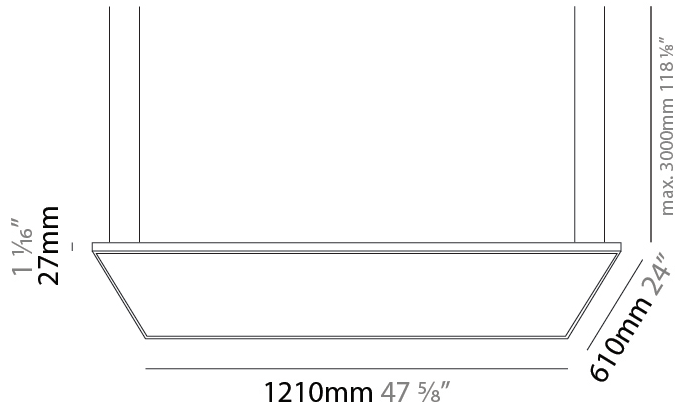

ELEGANT SUSPENSION

A51078- -

base number   Color   Finish
Temperature   Options

PROJECT _____
TYPE _____
SPECIFIER _____
QUANTITY _____
DATE _____

1. To build a product code in our configurator select the specify button on the base model # product page
2. To build a manual product code on this datasheet choose from the options listed below in blue font and add the suffix to the base model #

GENERAL

Series: Elegant
Brand: Ivela
Division: Architectural
Mounting Type: Suspension
Mounting Location: Ceiling
Subcategory: Ambient

PHYSICAL

Shape: Square
Length (mm): 1210
Length (in): 47 5/8
Width (mm): 610
Width (in): 24
Height (mm): 27
Height (in): 1 1/16
Max. Overall Height (mm): 2500
Max. Overall Height (in): 98 7/16
Light Distribution: Direct
Diffuser: PMMA - Opal
Fixture Finish: WHI / BLK / GLD
Fixture Material: Aluminum

ELECTRICAL

Lamp Type: LED
Input Wattage (W): 48
Dimming: Tri-Mode (Non-Dimming and Phase Dimming (120Vac only) and 0-10V Dimming)
Driver Included: No
Driver Location: Remote
Driver Type: Constant Voltage - Universal
Driver Class: Class 2
Input Voltage (V): 120 - 277
Output Voltage (V): 24

LED

Color Temperature (°K): 2700 / 3000 / 4000
Max. Delivered Lumen (lm): 3456 / 3600 / 3816
Nominal Lumen (lm): 5760 / 6000 / 6360
CRI: >93 CRI
Lamp Life (hrs): 50000

OPTICAL

RATINGS AND CERTIFICATIONS

Certified By: Certified for North American Standards
IP rating: IP20