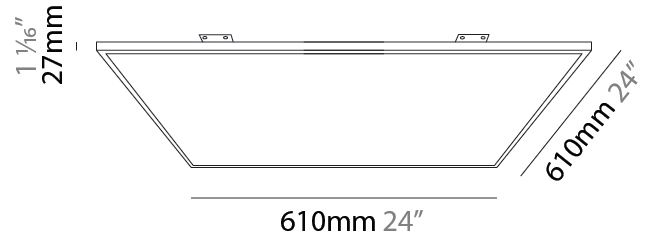

ELEGANT RECESSED

A56188- -

base number   Color   Finish
Temperature   Options

1. To build a product code in our configurator select the specify button on the base model # product page
2. To build a manual product code on this datasheet choose from the options listed below in blue font and add the suffix to the base model #

GENERAL

Series: Elegant
Brand: Ivela
Division: Architectural
Mounting Type: Recessed
Mounting Location: Ceiling
Subcategory: Ambient

PHYSICAL

Shape: Square
Length (mm): 610
Length (in): 24
Width (mm): 610
Width (in): 24
Height (mm): 27
Height (in): 1 ¹/₁₆"
Light Distribution: Direct
Diffuser: PMMA - Opal
[Fixture Finish: WHI / BLK / GLD](#)
Fixture Material: Aluminum

ELECTRICAL

Lamp Type: LED
Input Wattage (W): 48
Dimming: Tri-Mode (Non-Dimming and Phase Dimming (120Vac only) and 0-10V Dimming)
Driver Included: No
Driver Location: Remote
Driver Type: Constant Voltage - Universal
Driver Class: Class 2
Input Voltage (V): 120 - 277
Output Voltage (V): 24

LED

[Color Temperature (°K): 2700 / 3000 / 4000](#)
Max. Delivered Lumen (lm): 3456 / 3600 / 3816
Nominal Lumen (lm): 5760 / 6000 / 6360
CRI: >93 CRI
Lamp Life (hrs): 50000

OPTICAL

RATINGS AND CERTIFICATIONS

Certified By: CSA Certified to UL and CSA Standards
IP rating: IP20

PROJECT	_____
TYPE	_____
SPECIFIER	_____
QUANTITY	_____
DATE	_____