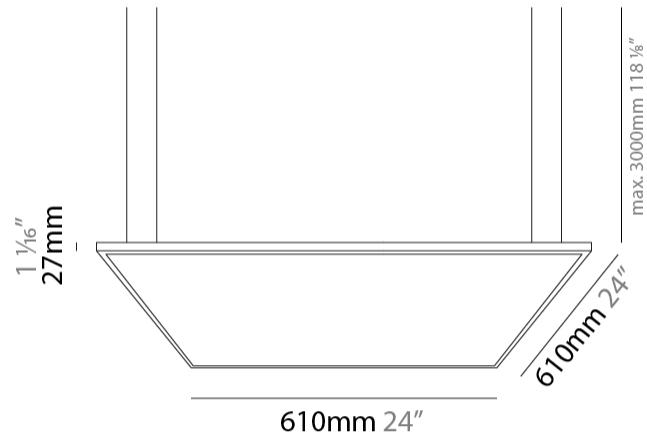

ELEGANT SUSPENSION

A51075-

base number   Color   Finish
Temperature Options

PROJECT _____
TYPE _____
SPECIFIER _____
QUANTITY _____
DATE _____

1. To build a product code in our configurator select the specify button on the base model # product page
2. To build a manual product code on this datasheet choose from the options listed below in blue font and add the suffix to the base model #

GENERAL

Series: Elegant
Brand: Ivela
Division: Architectural
Mounting Type: Suspension
Mounting Location: Ceiling
Subcategory: Ambient

PHYSICAL

Shape: Square
Length (mm): 610
Length (in): 24
Width (mm): 610
Width (in): 24
Height (mm): 27
Height (in): 1 1/16
Max. Overall Height (mm): 2500
Max. Overall Height (in): 98 7/16
Light Distribution: Direct
Diffuser: PMMA - Opal
Fixture Finish: WHI / BLK / GLD
Fixture Material: Aluminum

ELECTRICAL

Lamp Type: LED
Input Wattage (W): 48
Dimming: Tri-Mode (Non-Dimming and Phase Dimming (120Vac only) and 0-10V Dimming)
Driver Included: No
Driver Location: Remote
Driver Type: Constant Voltage - Universal
Driver Class: Class 2
Input Voltage (V): 120 - 277
Output Voltage (V): 24

LED

Color Temperature (°K): 2700 / 3000 / 4000
Max. Delivered Lumen (lm): 3456 / 3600 / 3816
Nominal Lumen (lm): 5760 / 6000 / 6360
CRI: >93 CRI
Lamp Life (hrs): 50000

OPTICAL

RATINGS AND CERTIFICATIONS

Certified By: Certified for North American Standards
IP rating: IP20