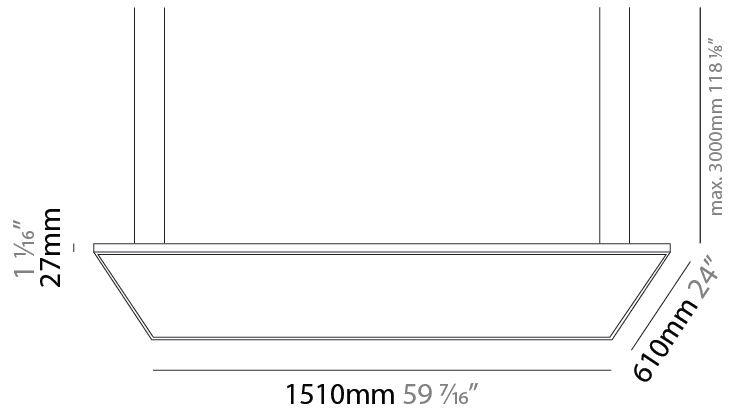

ELEGANT SUSPENSION

A51079- _____ - _____

base number   Color   Finish
Temperature   Options

1. To build a product code in our configurator select the specify button on the base model # product page
2. To build a manual product code on this datasheet choose from the options listed below in blue font and add the suffix to the base model #

GENERAL

Series: Elegant
Brand: Ivela
Division: Architectural
Mounting Type: Suspension
Mounting Location: Ceiling
Subcategory: Ambient

PHYSICAL

Shape: Square
Length (mm): 1510
Length (in): 59 ⁷/₁₆
Width (mm): 910
Width (in): 35 ¹³/₁₆
Height (mm): 27
Height (in): 1 ¹/₁₆
Max. Overall Height (mm): 2500
Max. Overall Height (in): 98 ⁷/₁₆
Light Distribution: Direct
Diffuser: PMMA - Opal
Fixture Finish: WHI / BLK / GLD
Fixture Material: Aluminum

ELECTRICAL

Lamp Type: LED
Input Wattage (W): 60
Dimming: Tri-Mode (Non-Dimming and Phase Dimming (120Vac only) and 0-10V Dimming)
Driver Included: No
Driver Location: Remote
Driver Type: Constant Voltage - Universal
Driver Class: Class 2
Input Voltage (V): 120 - 277
Output Voltage (V): 24

LED

Color Temperature (°K): 2700 / 3000 / 4000
Max. Delivered Lumen (lm): 4320 / 4500 / 4770
Nominal Lumen (lm): 7200 / 7500 / 7950
CRI: >93 CRI
Lamp Life (hrs): 50000

OPTICAL

RATINGS AND CERTIFICATIONS

Certified By: Certified for North American Standards
IP rating: IP20

PROJECT _____
TYPE _____
SPECIFIER _____
QUANTITY _____
DATE _____