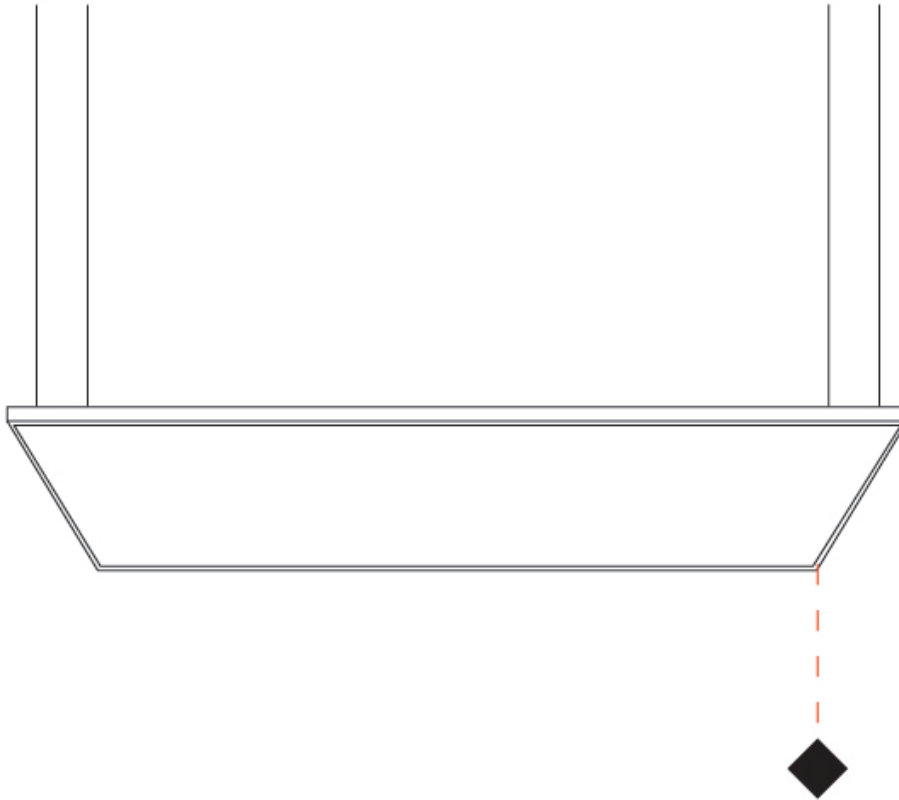

A51078-

PROJECT

TYPE

SPECIFIER

QUANTITY

DATE