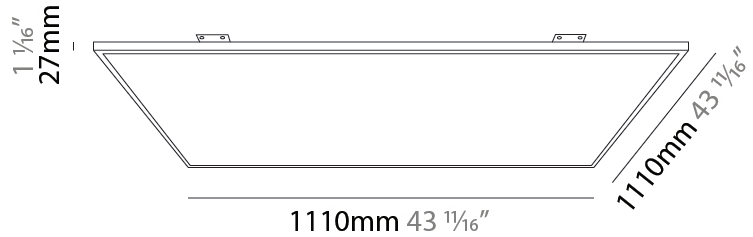

ELEGANT RECESSED

A56190-

base number
Color   Finish
Temperature   Options

1. To build a product code in our configurator select the specify button on the base model # product page
2. To build a manual product code on this datasheet choose from the options listed below in blue font and add the suffix to the base model #

GENERAL

Series: Elegant
Brand: Ivela
Division: Architectural
Mounting Type: Recessed
Mounting Location: Ceiling
Subcategory: Ambient

PHYSICAL

Shape: Square
Length (mm): 1110
Length (in): 43 ¹¹/₁₆
Width (mm): 1110
Width (in): 43 ¹¹/₁₆
Height (mm): 27
Height (in): 1 ¹/₁₆
Light Distribution: Direct
Diffuser: PMMA - Opal
Fixture Finish: WHI / BLK / GLD
Fixture Material: Aluminum

ELECTRICAL

Lamp Type: LED
Input Wattage (W): 80
Dimming: Tri-Mode (Non-Dimming and Phase Dimming (120Vac only) and 0-10V Dimming)
Driver Included: No
Driver Location: Remote
Driver Type: Constant Voltage - Universal
Driver Class: Class 2
Input Voltage (V): 120 - 277
Output Voltage (V): 24

LED

Color Temperature (°K): 2700 / 3000 / 4000
Max. Delivered Lumen (lm): 6336 / 6600 / 6996
Nominal Lumen (lm): 10560 / 11000 / 11660
CRI: >93 CRI
Lamp Life (hrs): 50000

OPTICAL

RATINGS AND CERTIFICATIONS

Certified By: CSA Certified to UL and CSA Standards
IP rating: IP20

PROJECT	_____
TYPE	_____
SPECIFIER	_____
QUANTITY	_____
DATE	_____