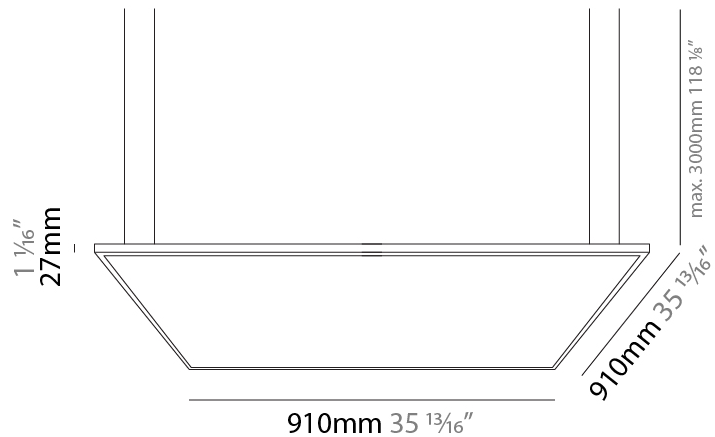

ELEGANT SUSPENSION

A51076- _____ - _____

base number   Color   Finish
Temperature   Options

PROJECT
TYPE
SPECIFIER
QUANTITY
DATE

1. To build a product code in our configurator select the specify button on the base model # product page
2. To build a manual product code on this datasheet choose from the options listed below in blue font and add the suffix to the base model #

GENERAL

Series: Elegant
Brand: Ivela
Division: Architectural
Mounting Type: Suspension
Mounting Location: Ceiling
Subcategory: Ambient

PHYSICAL

Shape: Square
Length (mm): 910
Length (in): 35 ¹³/₁₆
Width (mm): 910
Width (in): 35 ¹³/₁₆
Height (mm): 27
Height (in): 1 ¹/₁₆
Max. Overall Height (mm): 2500
Max. Overall Height (in): 98 ⁷/₁₆
Light Distribution: Direct
Diffuser: PMMA - Opal
Fixture Finish: WHI / BLK / GLD
Fixture Material: Aluminum

ELECTRICAL

Lamp Type: LED
Input Wattage (W): 48
Dimming: Tri-Mode (Non-Dimming and Phase Dimming (120Vac only) and 0-10V Dimming)
Driver Included: No
Driver Location: Remote
Driver Type: Constant Voltage - Universal
Driver Class: Class 2
Input Voltage (V): 120 - 277
Output Voltage (V): 24

LED

Color Temperature (°K): 2700 / 3000 / 4000
Max. Delivered Lumen (lm): 5184 / 5400 / 5724
Nominal Lumen (lm): 8640 / 9000 / 9540
CRI: >93 CRI
Lamp Life (hrs): 50000

OPTICAL

RATINGS AND CERTIFICATIONS

Certified By: Certified for North American Standards
IP rating: IP20